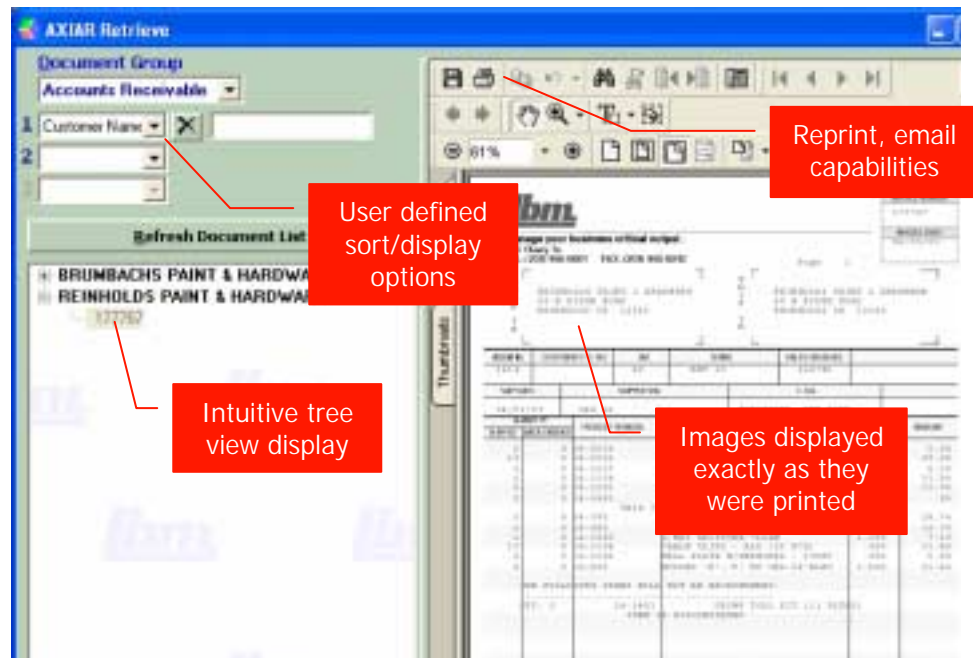

AXIAR

Manage Your
Business Critical Output

Features:

Six-level
keyword search
indexing

PDF and TIFF
image
compliant
system

Secure log-in
and restricted
user access

GUI keyword
configuration

TWAIN
compliant
image
acquisition

Document
management
integration

AXIAR Retrieve

Search, retrieve, re-send and archive documents and images. Index and store information automatically from batch application output (Oracle, SAP, PeopleSoft, QAD, etc.).

- Seamless integration with business applications
- ODBC database compliant
- Reduce manual filing
- Eliminate scanning errors
- Network document and file storage eliminates intra-company faxing and document duplication
- Centralize document and image storage
- Department specific indexing and retrieval
- Departmental level user security
- Drag and drop document and image acquisition
- Supported formats include PDF, TIFF, html, MS Word, MS Excel, etc.