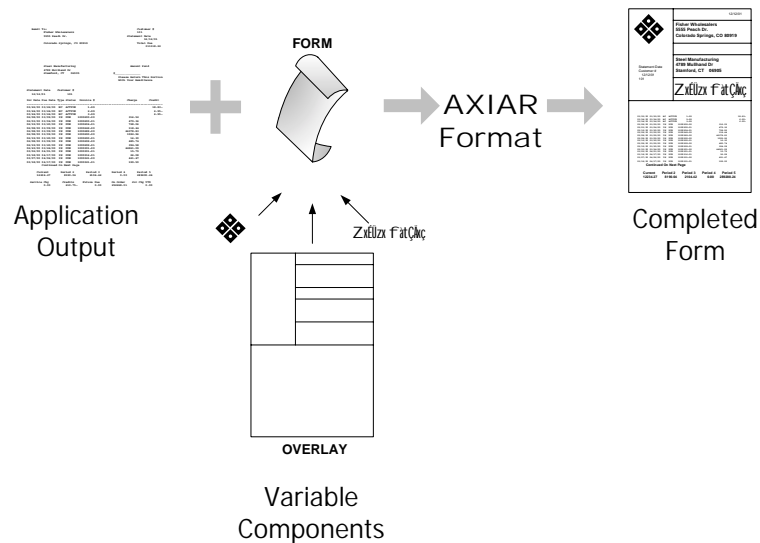

AXIAR

Manage Your
Business Critical Output

Features:

Laser and PDF
form output

ASCII to PCL
and PostScript
conversions

Simple form
design

Barcode and
MICR font
enabled

Conditional
formatting and
logic

Seamless
business
application
integration

AXIAR Format

Effectively present business critical information using conditional logic. Merge text data from any source with server-based overlays and variable components. AXIAR Format is ideal for output such as reports, invoices, purchase orders, checks etc. AXIAR Format integrates seamlessly with business applications from vendors such as Oracle, SAP, PeopleSoft, QAD, etc.

- Accelerate business critical information delivery
- Data-driven customized output
- Eliminate pre-printed forms and paper-based output processes
- Print variable forms on blank paper
- Use any network laser printer or output device
- Server-based software allows printing to any network location
- Fast return on investment from process improvements and reduced consumables cost