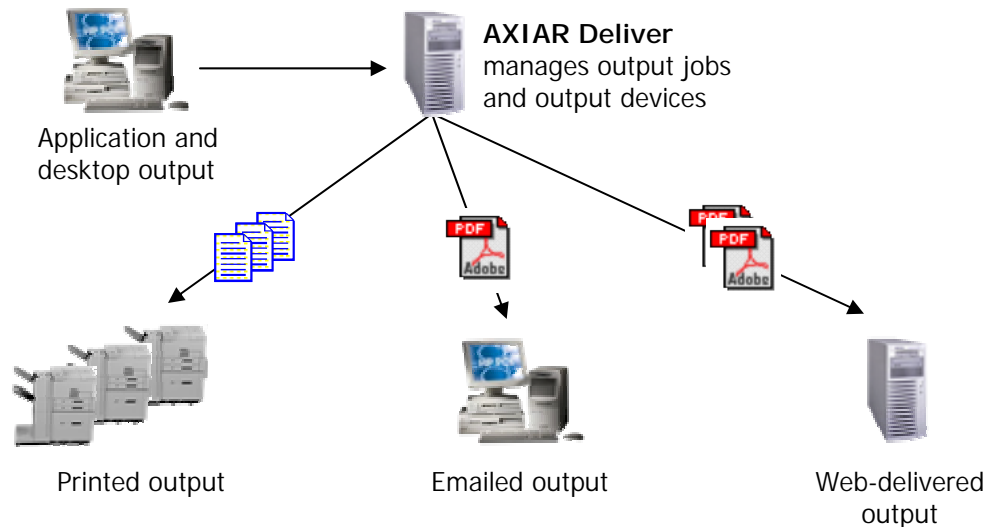

AXIAR

Manage Your
Business Critical Output

Features:

Complete output management and print queue management

Single-screen interface displays output jobs and output devices

Seamless integration with output formatting products

UNIX, Windows and Linux server based

Secure user login and restricted access

AXIAR Deliver

Manage high-volume, cross-platform output from a single screen. Output object support brings robust output management capabilities to virtually any network and integrates with virtually any business application that generates output such as Oracle, SAP, PeopleSoft, QAD, etc.

- Accelerate business critical information delivery
- Track, audit and secure output
- Print, email, fax and web-deliver with a single application run
- Automatic failover and event alerts ensure output delivery
- Cluster printers to harness the combined speeds of network printers
- Intelligent output distribution based on data variables
- Scalable software manages any environment